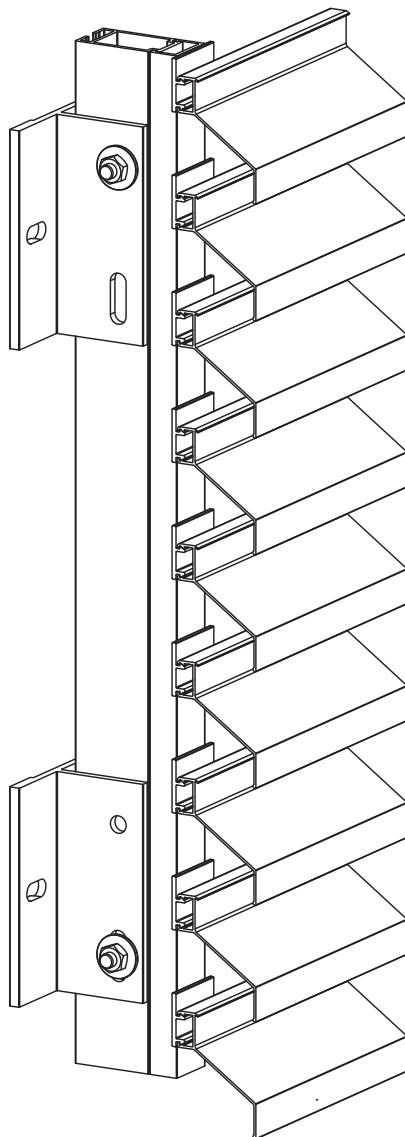

Mounting profile,  
bracket and lamella

Frame 63x37,  
bracket and lamella

Frame 78x77,  
bracket and lamella

Nimi  
Name  
AluClick lamella mounting to frames  
Jatkoa  
Continue

Suhde  
Scale  
1:5 A4

Pvm.  
Date  
12.1.2010

Piirtäjä  
Drawn by  
Hri

Piir.nro.  
Drawing number