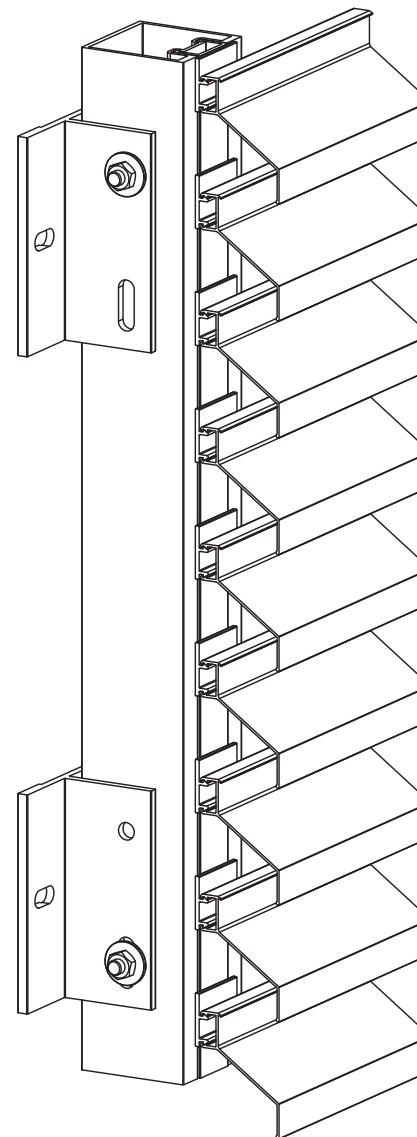

Mounting profile,  
bracket and lamella

Frame 63x37,  
bracket and lamella

Frame 78x77,  
bracket and lamella

Nimi  
Name  
AluClick lamella mounting to frames  
Jatkoa  
Continue

Suhde  
Scale  
1:5 A4

Pvm.  
Date  
12.1.2010

Piirtäjä  
Drawn by  
Hri

Piir.nro.  
Drawing number