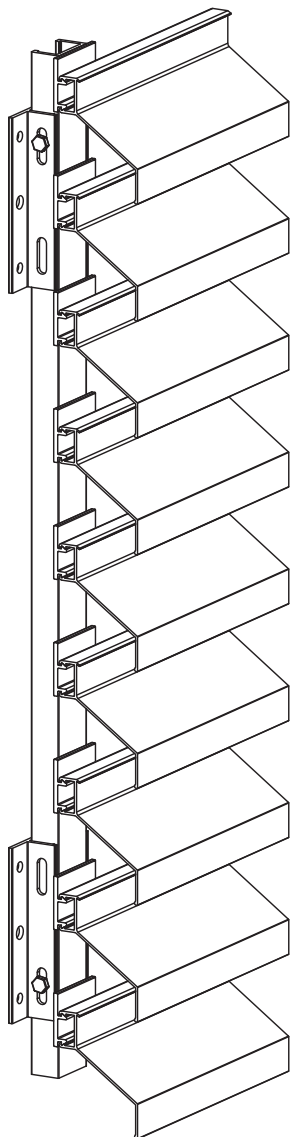

Mounting profile,  
bracket and lamella

Frame 63x37,  
bracket and lamella

Frame 78x77,  
bracket and lamella

Nimi  
Name  
AluClick lamella mounting to frames  
Jatkoa  
Continue

Suhde  
Scale  
1:5 A4

Pvm.  
Date  
12.1.2010

Piirtäjä  
Drawn by  
Hri

Piir.nro.  
Drawing number